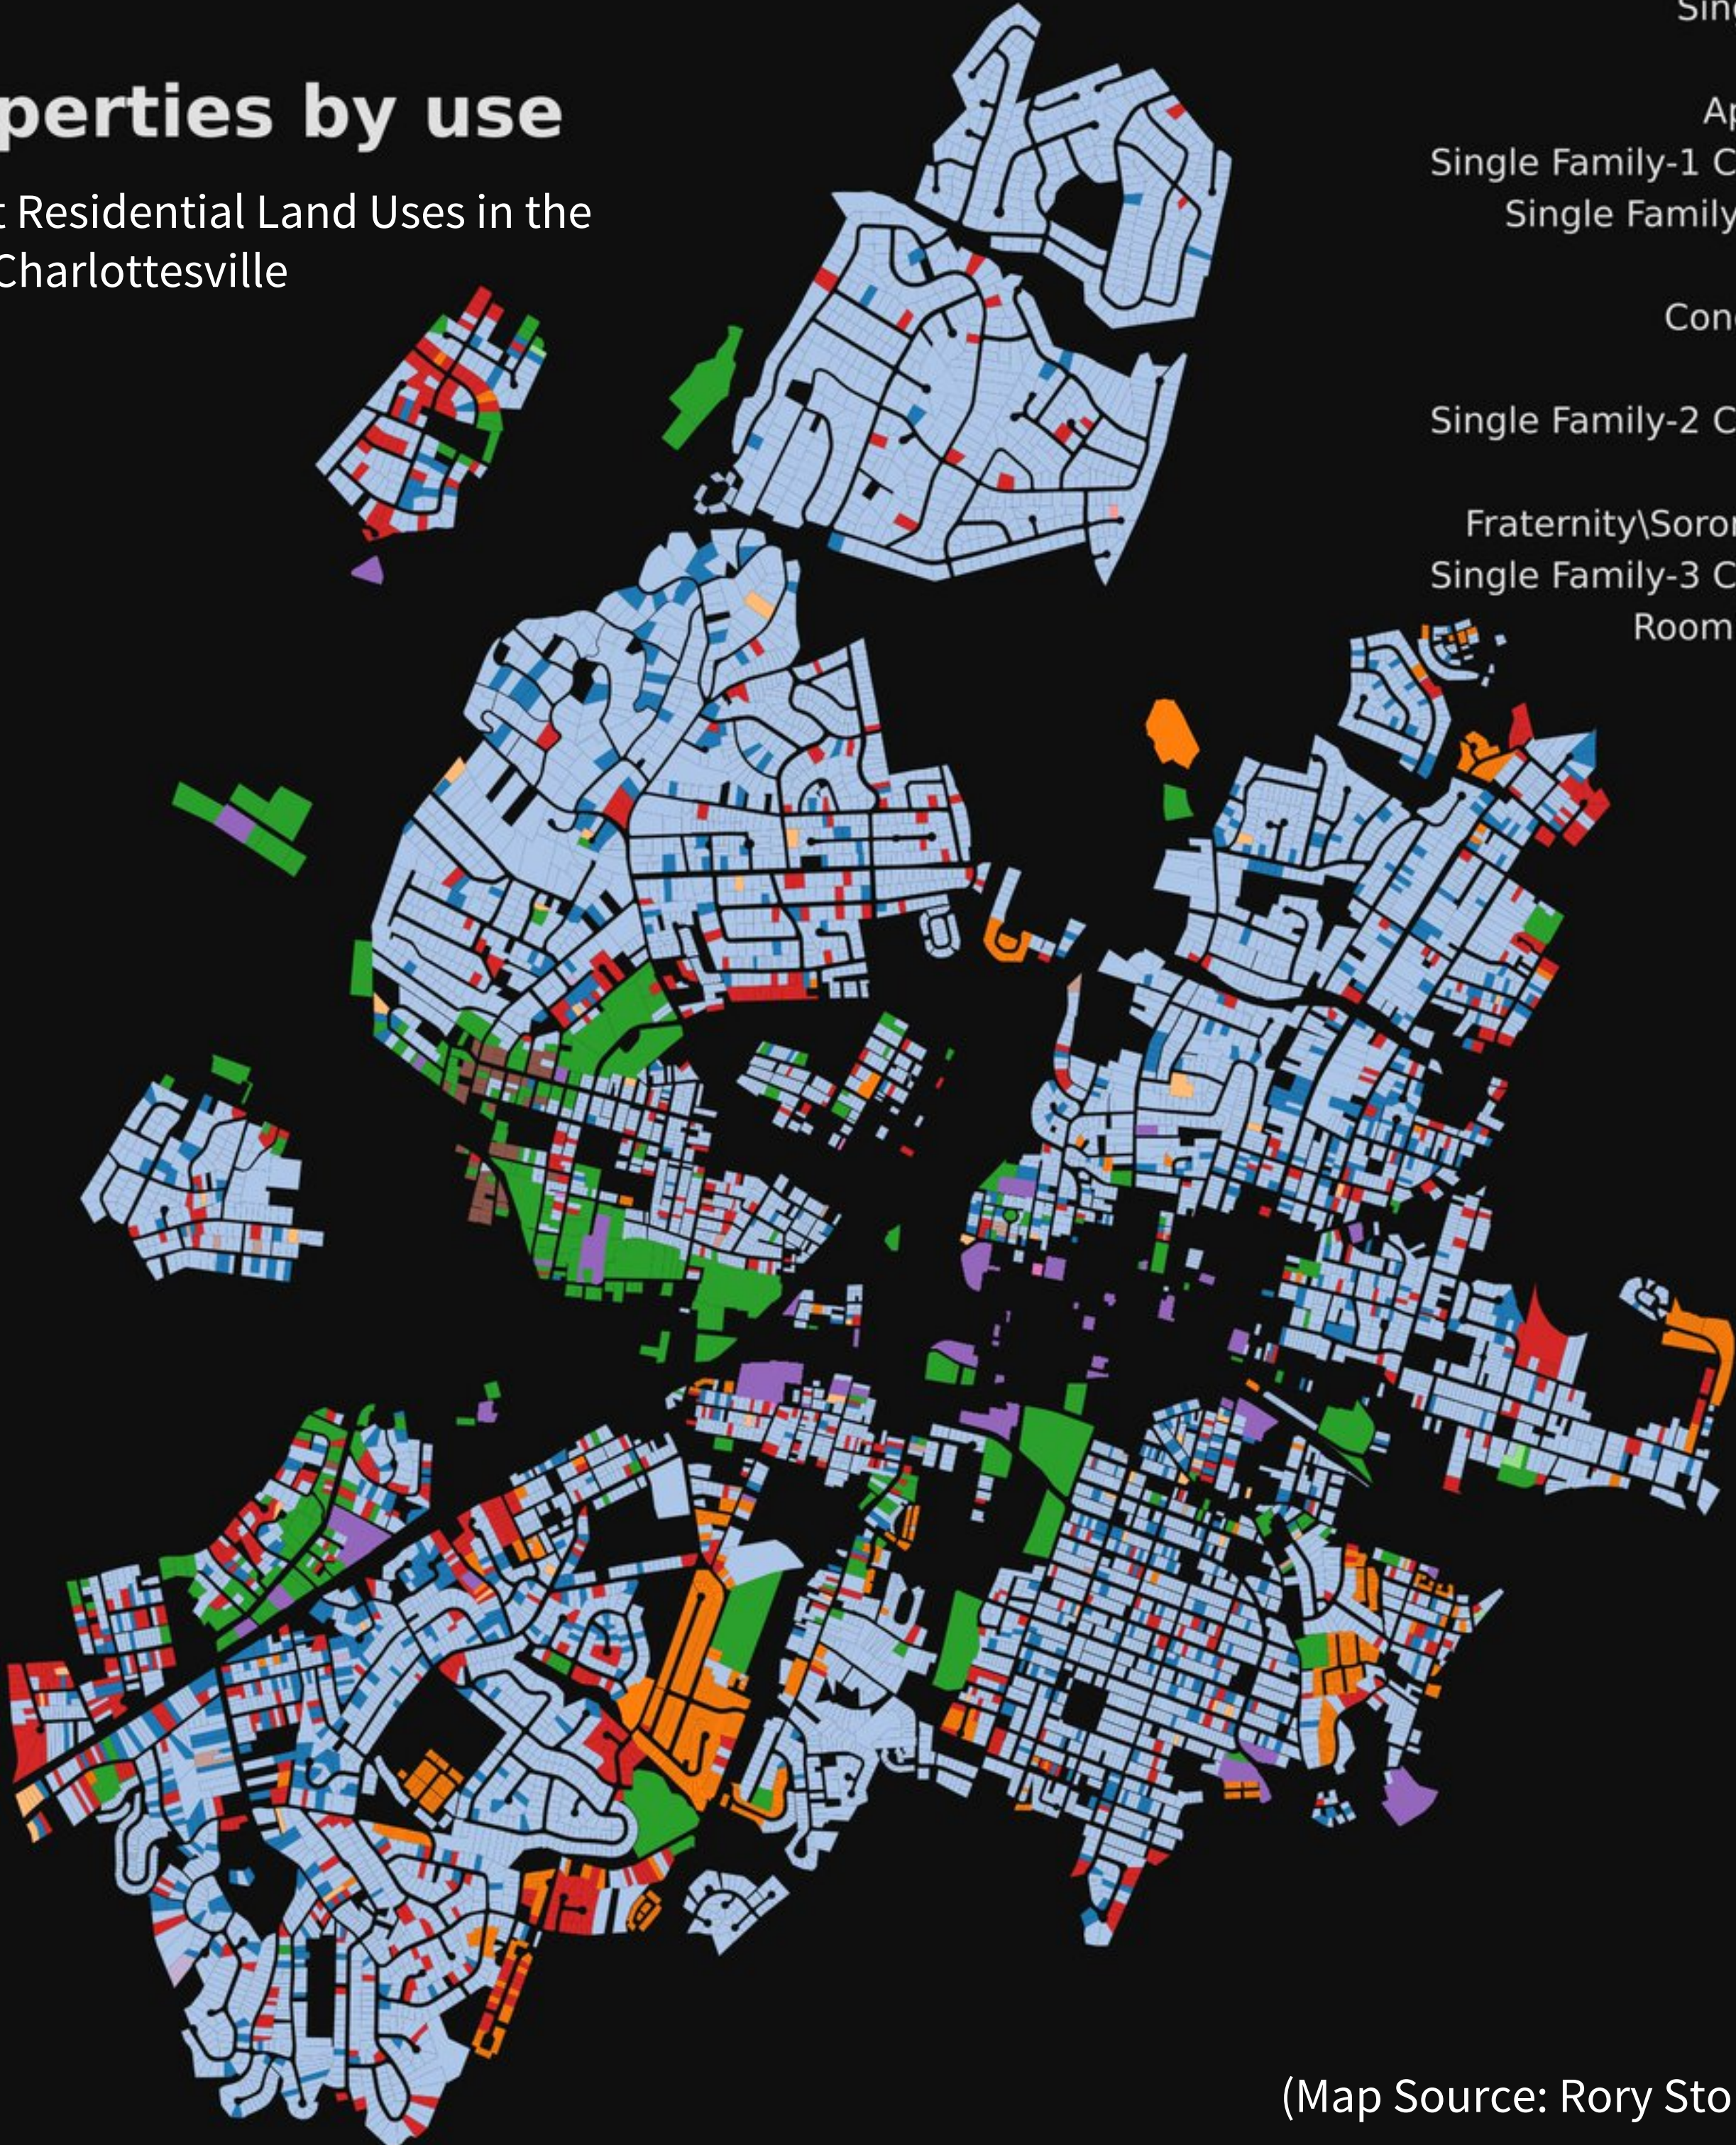

Properties by use

Current Residential Land Uses in the City of Charlottesville

- Single Family
- Duplex
- Apartments
- Single Family-1 Conversion
- Single Family Attached
- Quadplex
- Condominium
- Rectory
- Single Family-2 Conversion
- Triplex
- Fraternity\Sorority House
- Single Family-3 Conversion
- Rooming House

(Map Source: Rory Stolzenberg)