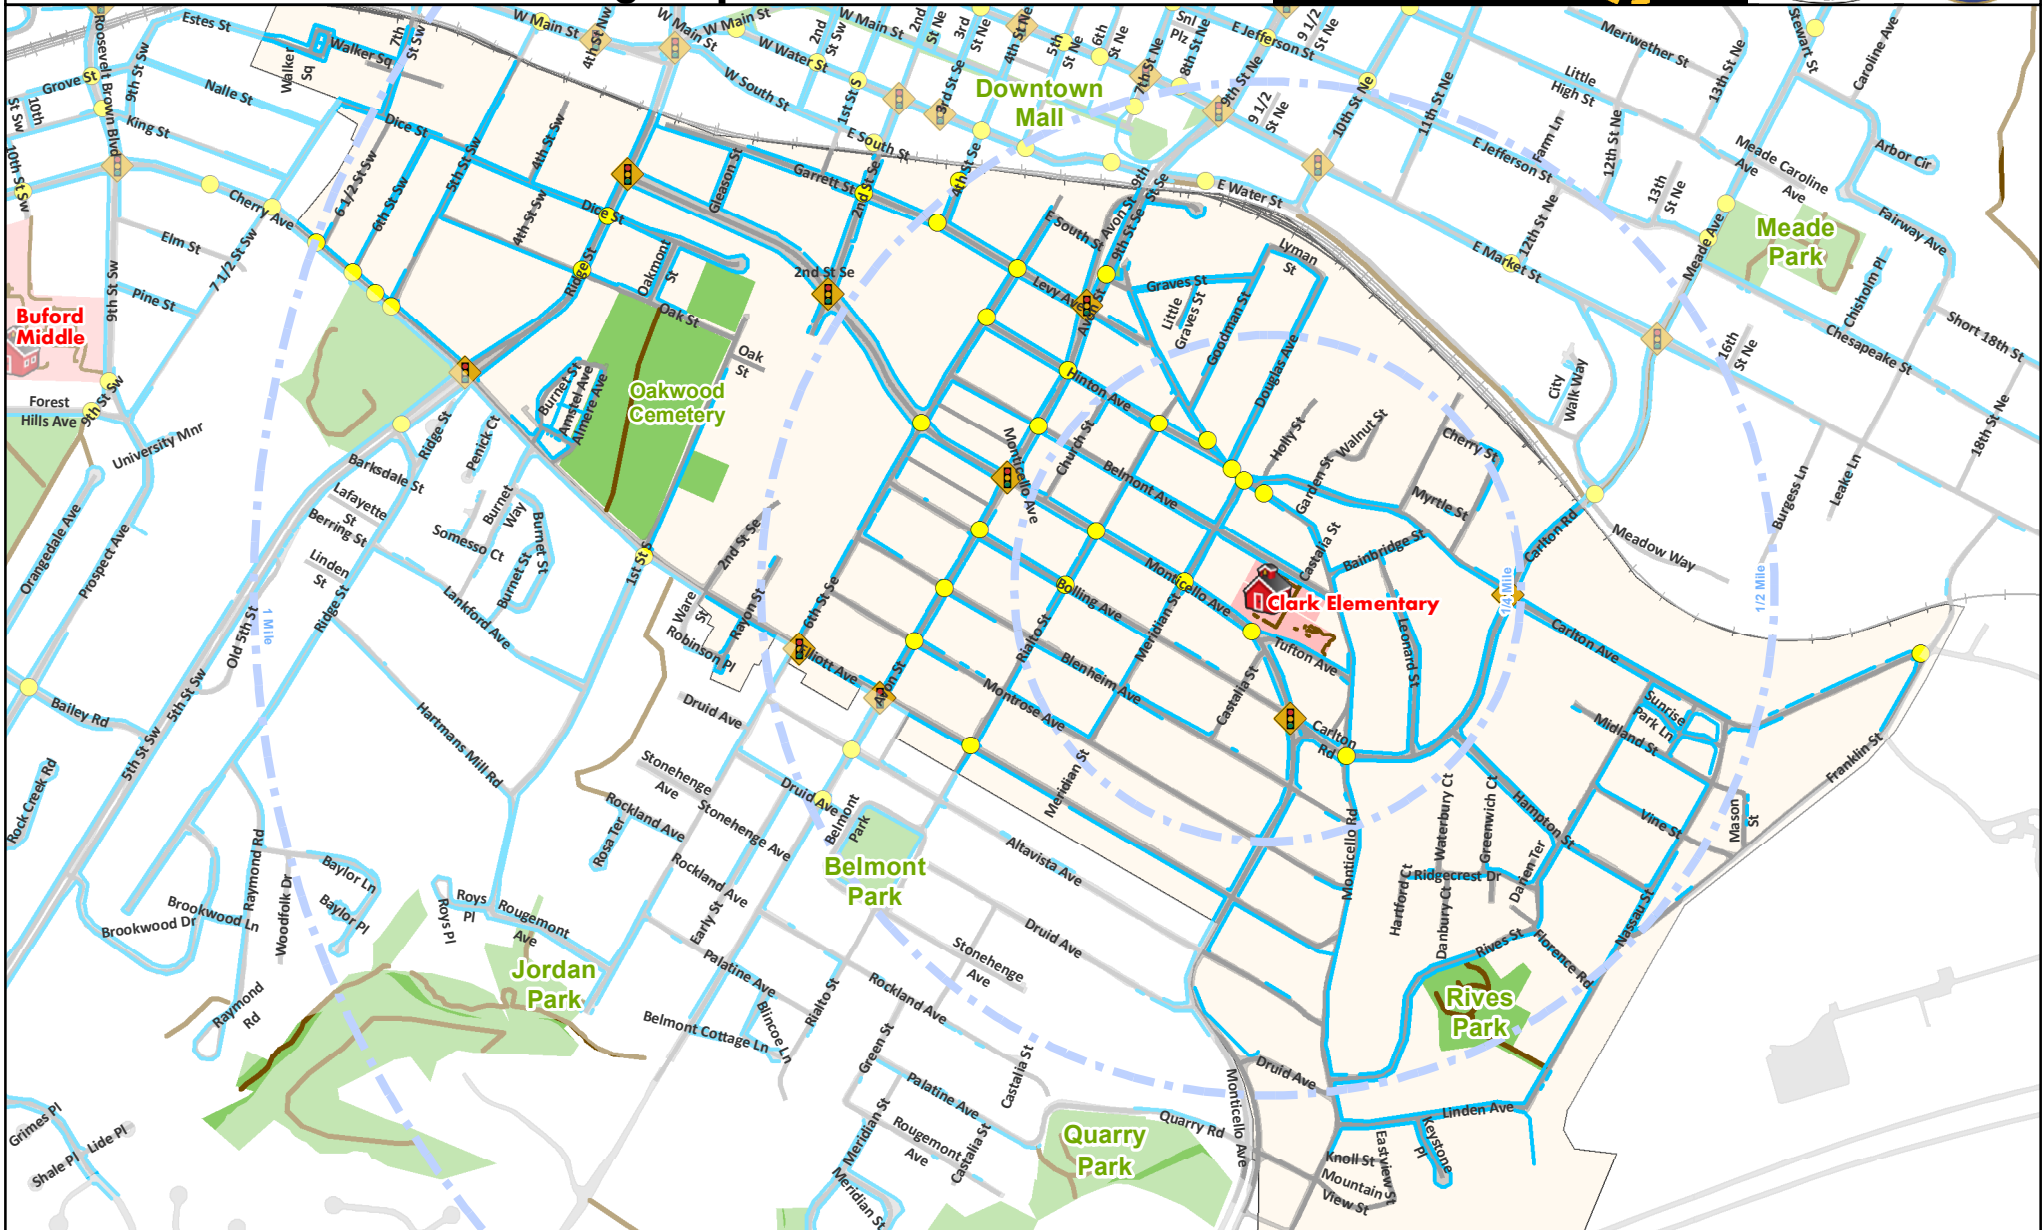

Clark Elementary School

Safe Routes to School Walking Map

-  Signals
-  Crosswalks
-  Sidewalks
-  Walkways
-  Parks
-  Schools
-  District

This map is a guide to help parents select a route for their student to walk to school. You should preview the route with your child to ensure it is the safest route between your home and school, and teach your child to obey traffic safety rules along the route. Local authorities do not supervise the routes on this map and are not responsible for students while they travel to/from school.