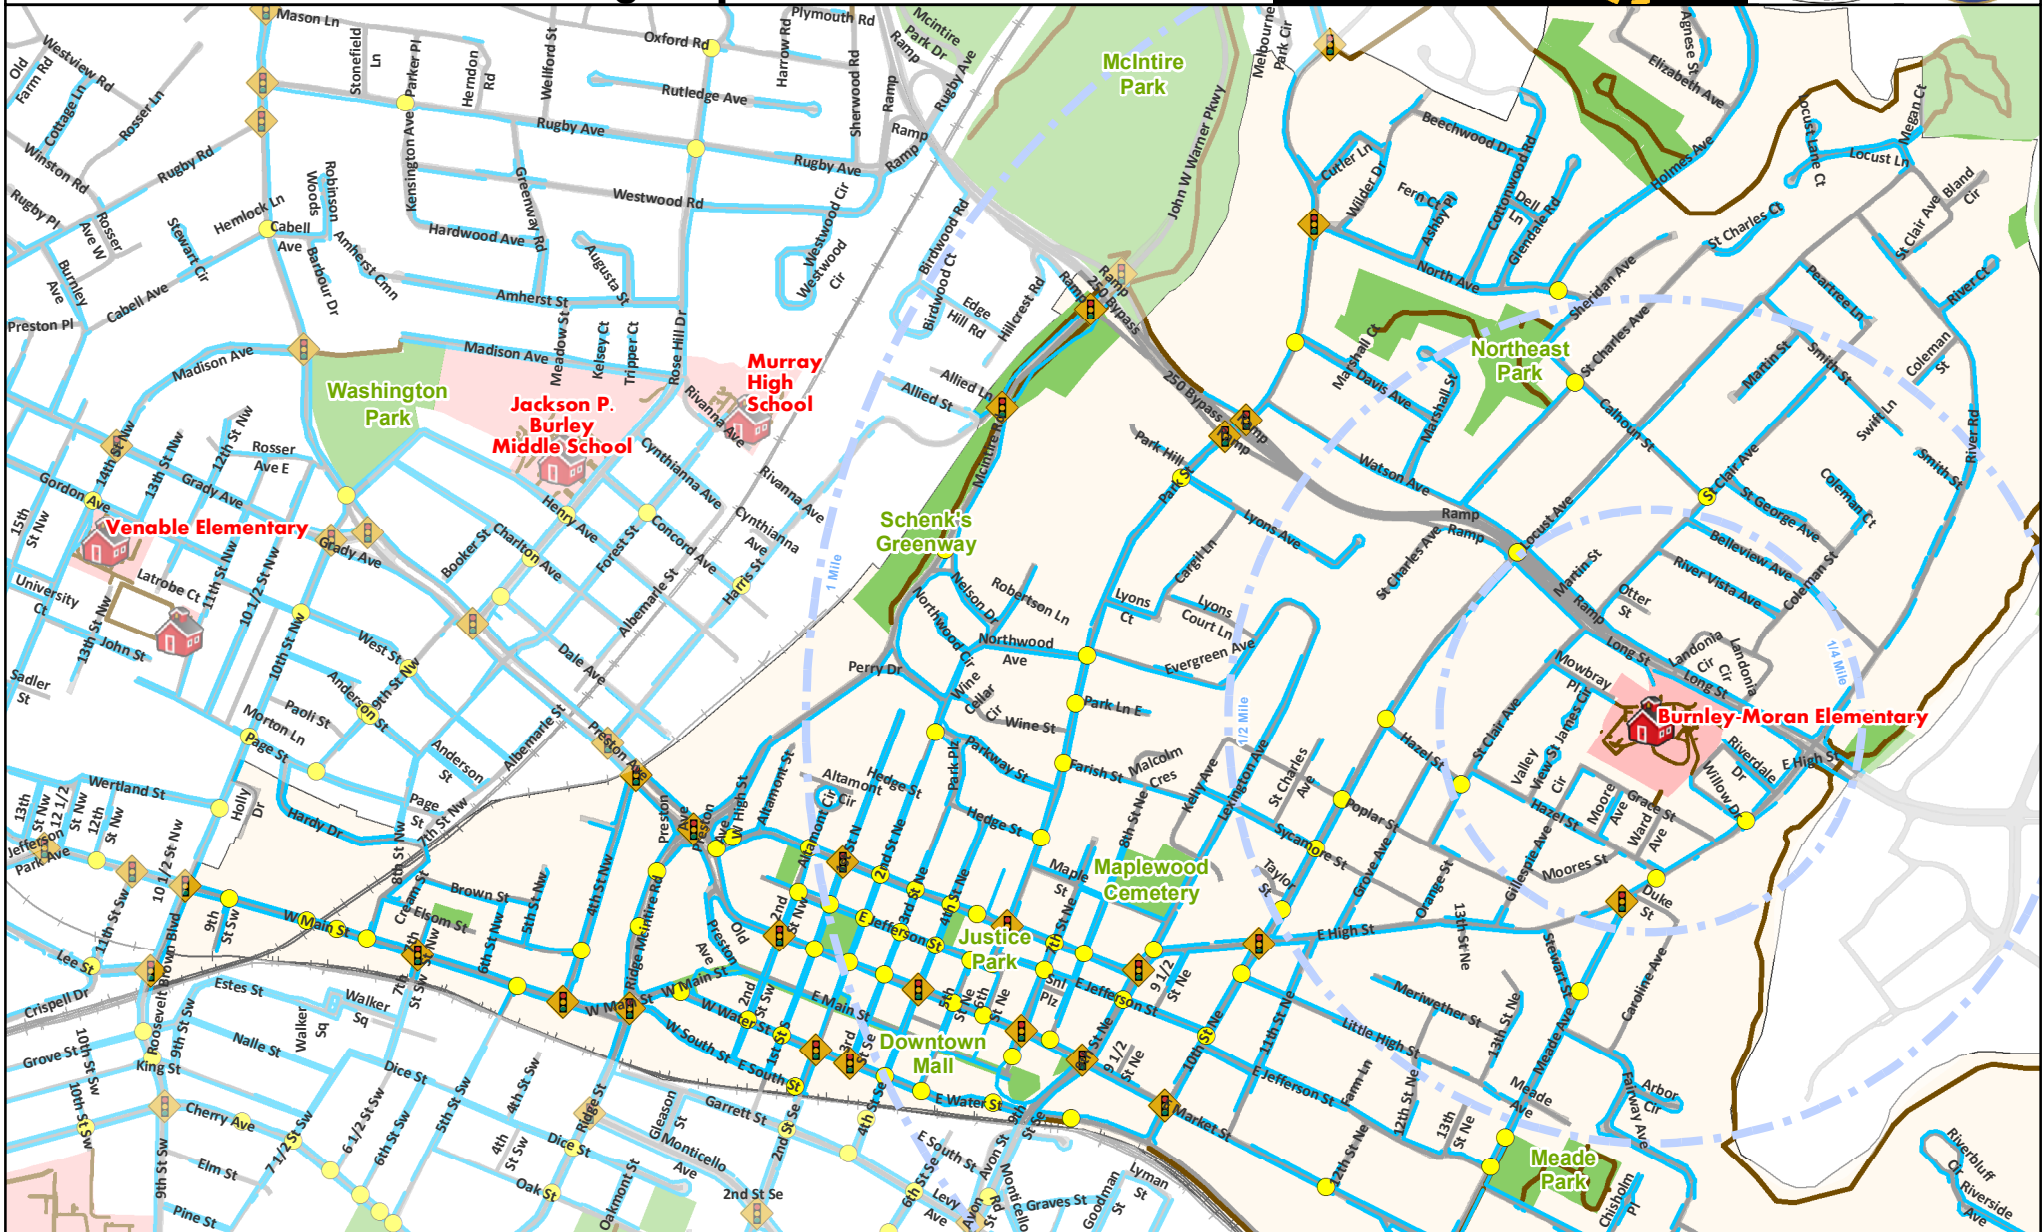

Burnley-Moran Elementary School

Safe Routes to School Walking Map

-  Signals
-  Crosswalks
-  Sidewalks
-  Walkways
-  Parks
-  Schools
-  District

This map is a guide to help parents select a route for their student to walk to school. You should preview the route with your child to ensure it is the safest route between your home and school, and teach your child to obey traffic safety rules along the route. Local authorities do not supervise the routes on this map and are not responsible for students while they travel to/from school.