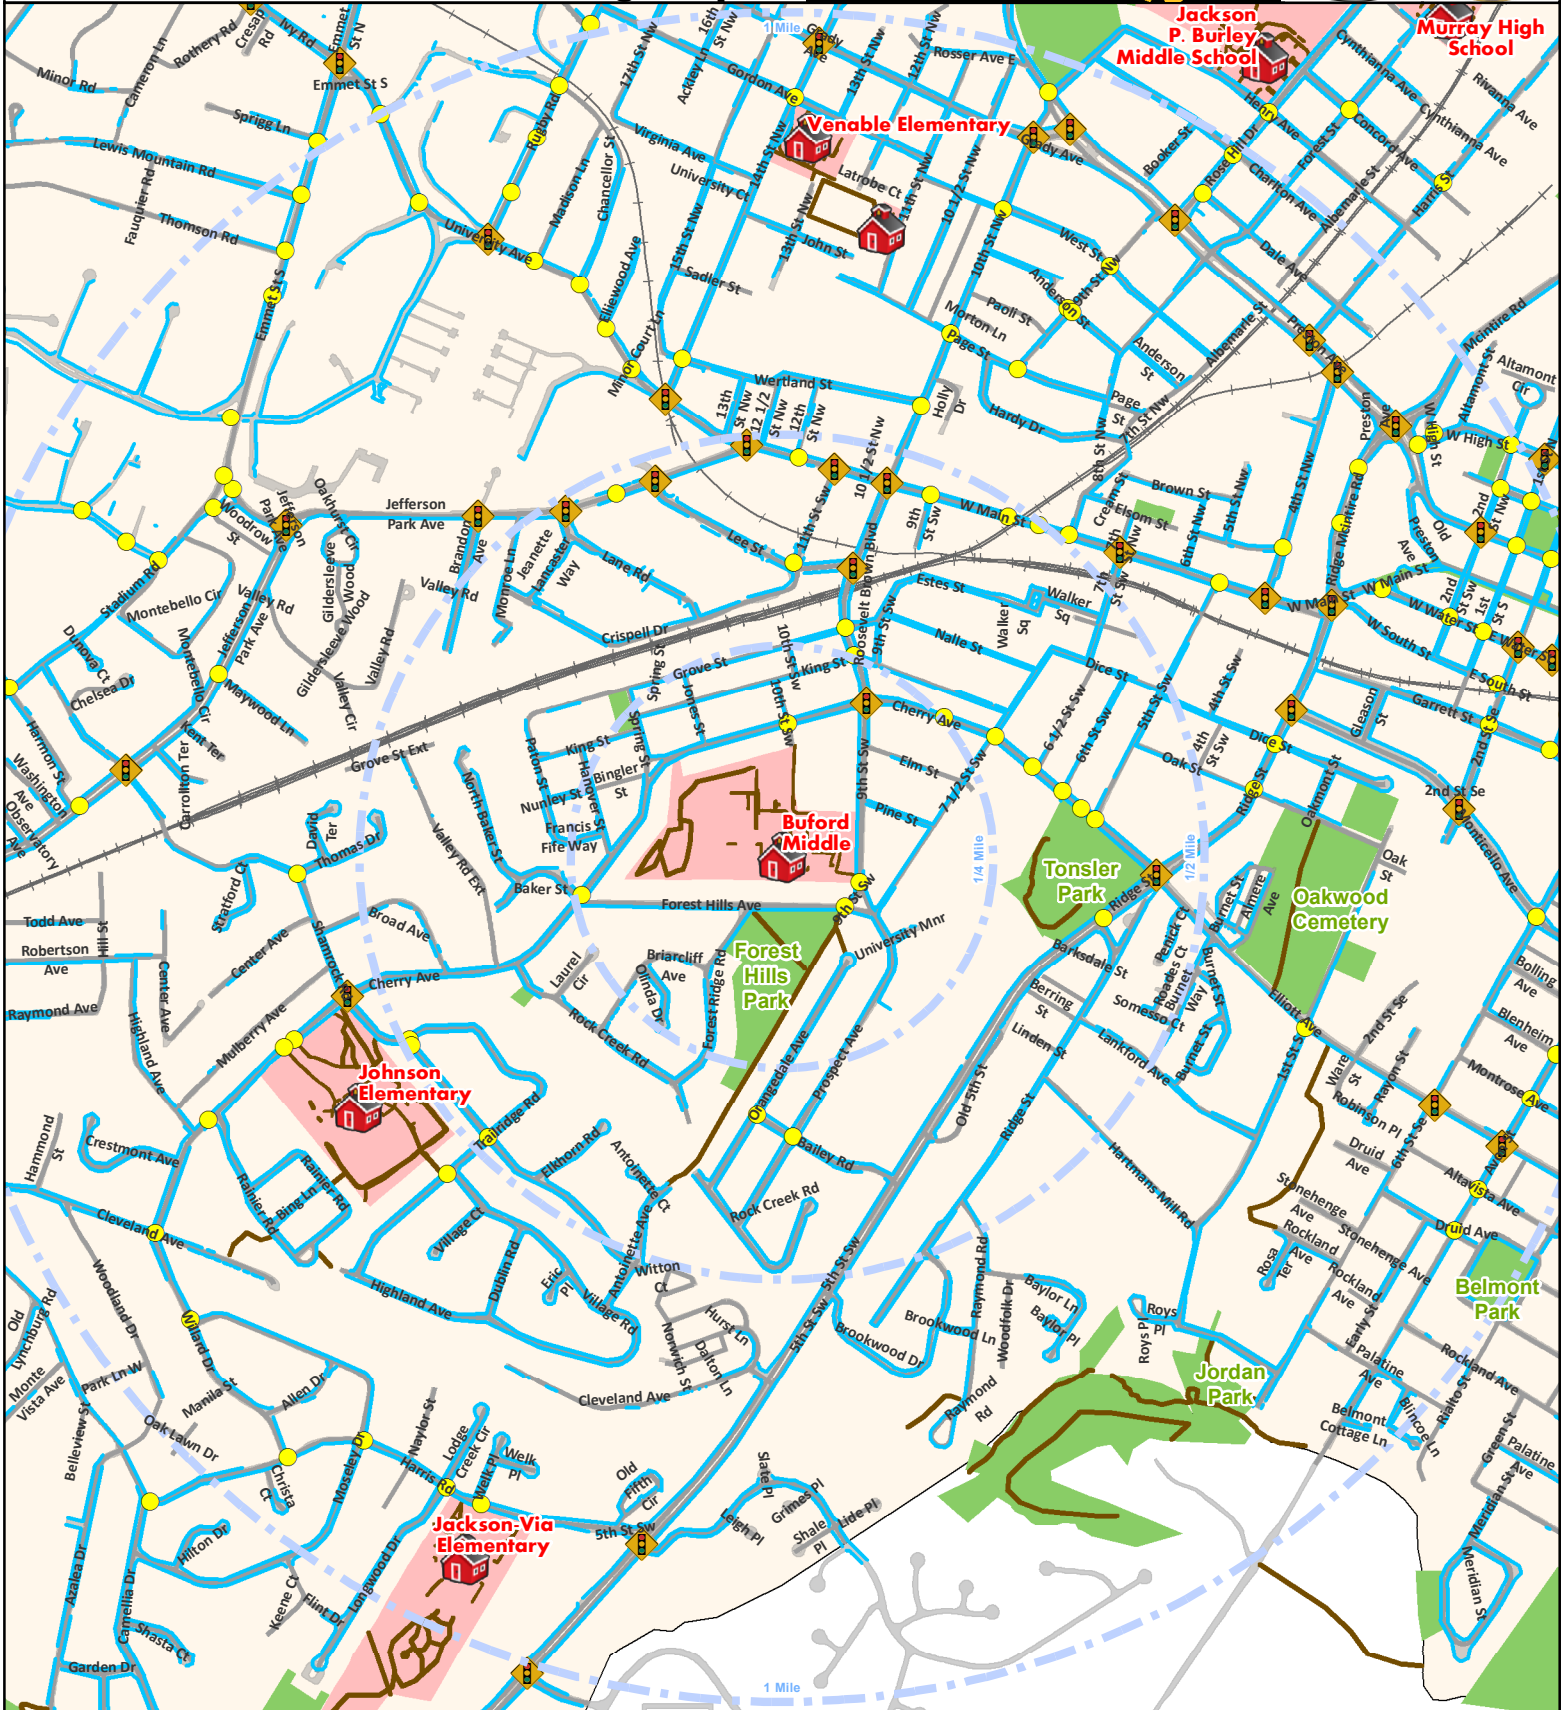

Buford Middle School

Safe Routes to School Walking Map

-  Signals
-  Crosswalks
-  Sidewalks
-  Walkways
-  Parks
-  Schools

This map is a guide to help parents select a route for their student to walk to school. You should preview the route with your child to ensure it is the safest route between your home and school, and teach your child to obey traffic safety rules along the route. Local authorities do not supervise the routes on this map and are not responsible for students while they travel to/from school.