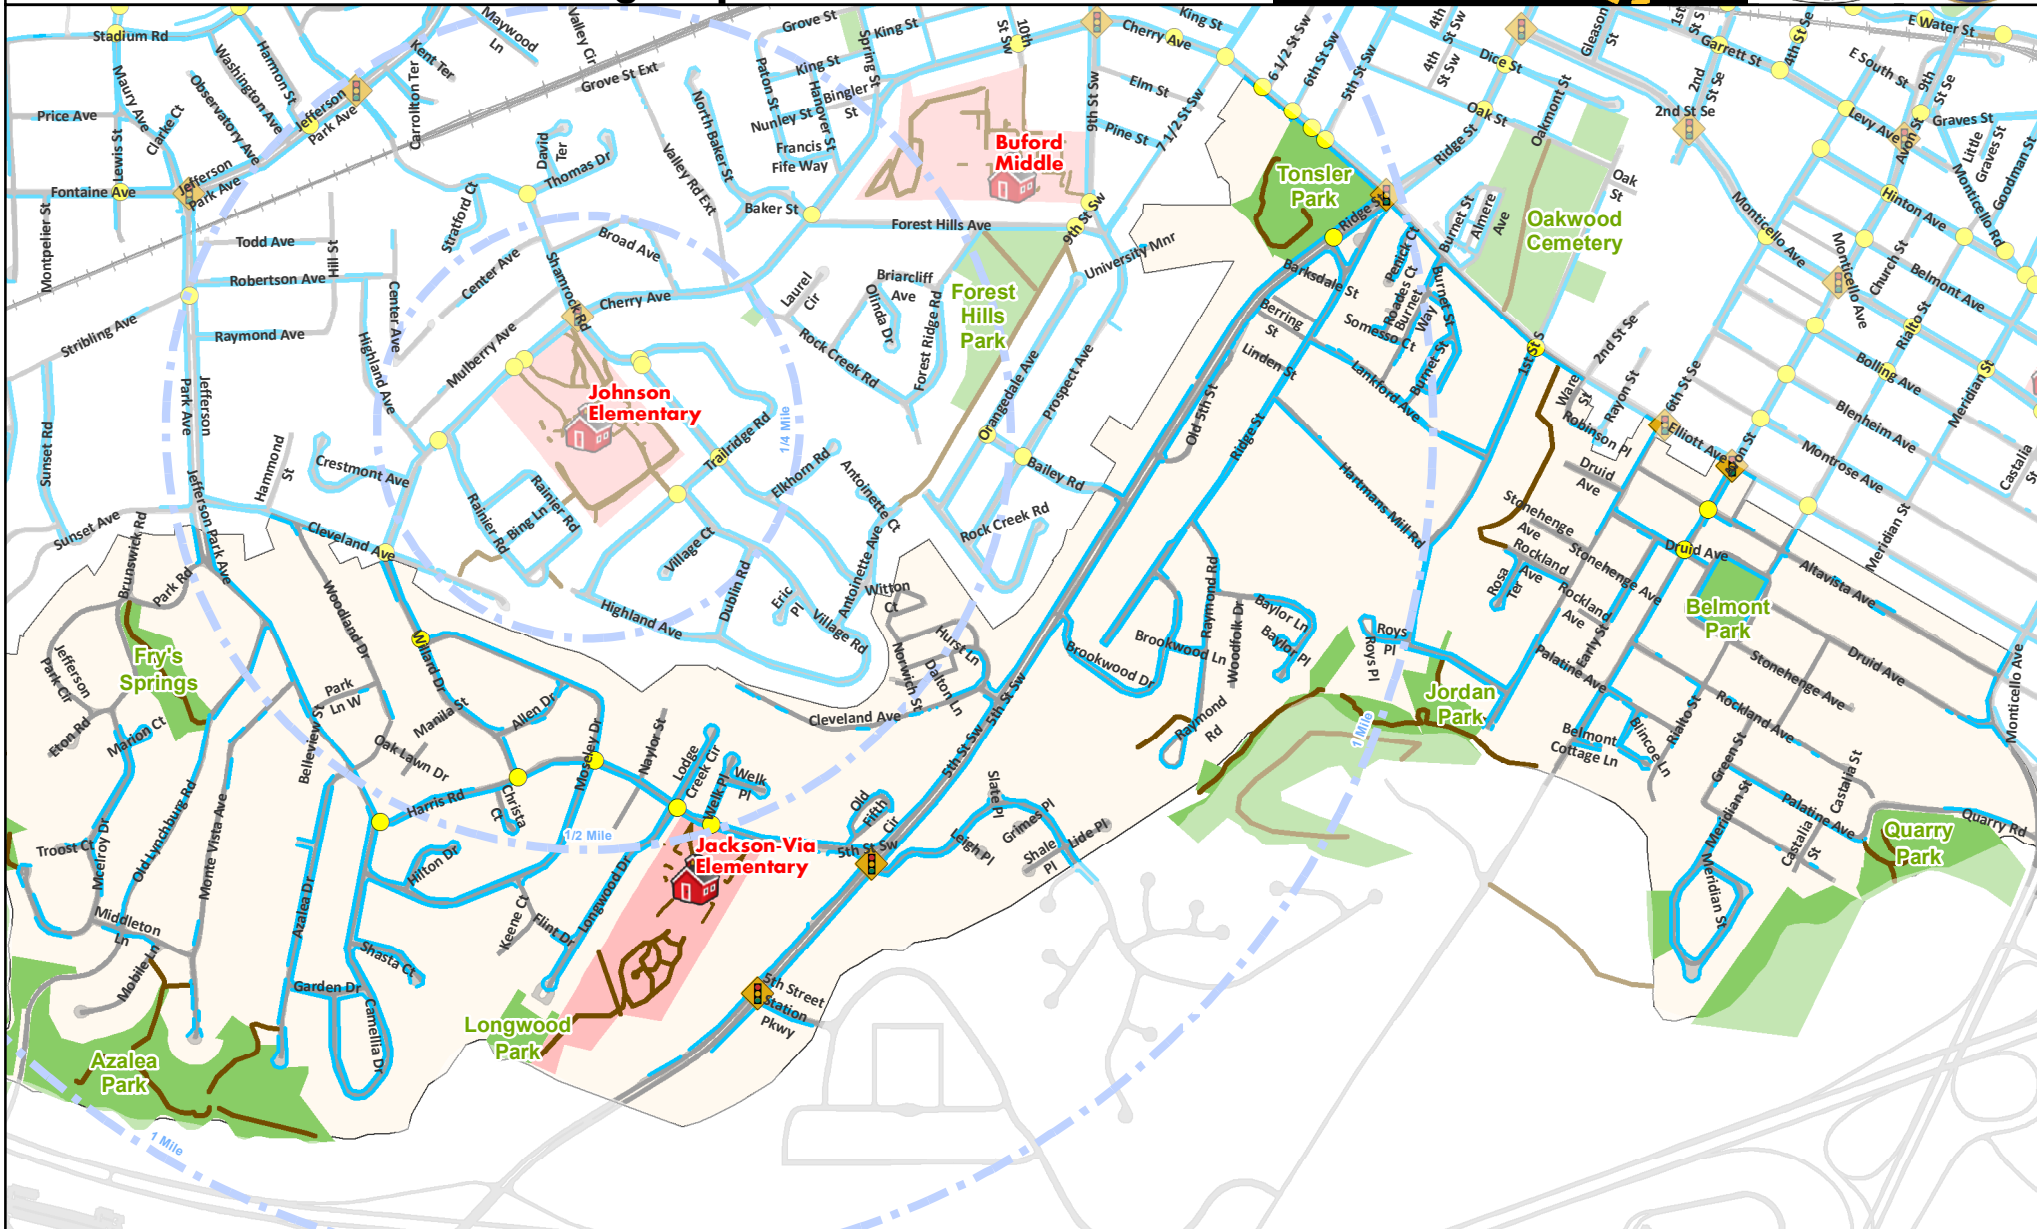

Jackson-Via Elementary School

Safe Routes to School Walking Map

-  Signals
-  Crosswalks
-  Sidewalks
-  Walkways
-  Parks
-  Schools
-  District

This map is a guide to help parents select a route for their student to walk to school. You should preview the route with your child to ensure it is the safest route between your home and school, and teach your child to obey traffic safety rules along the route. Local authorities do not supervise the routes on this map and are not responsible for students while they travel to/from school.