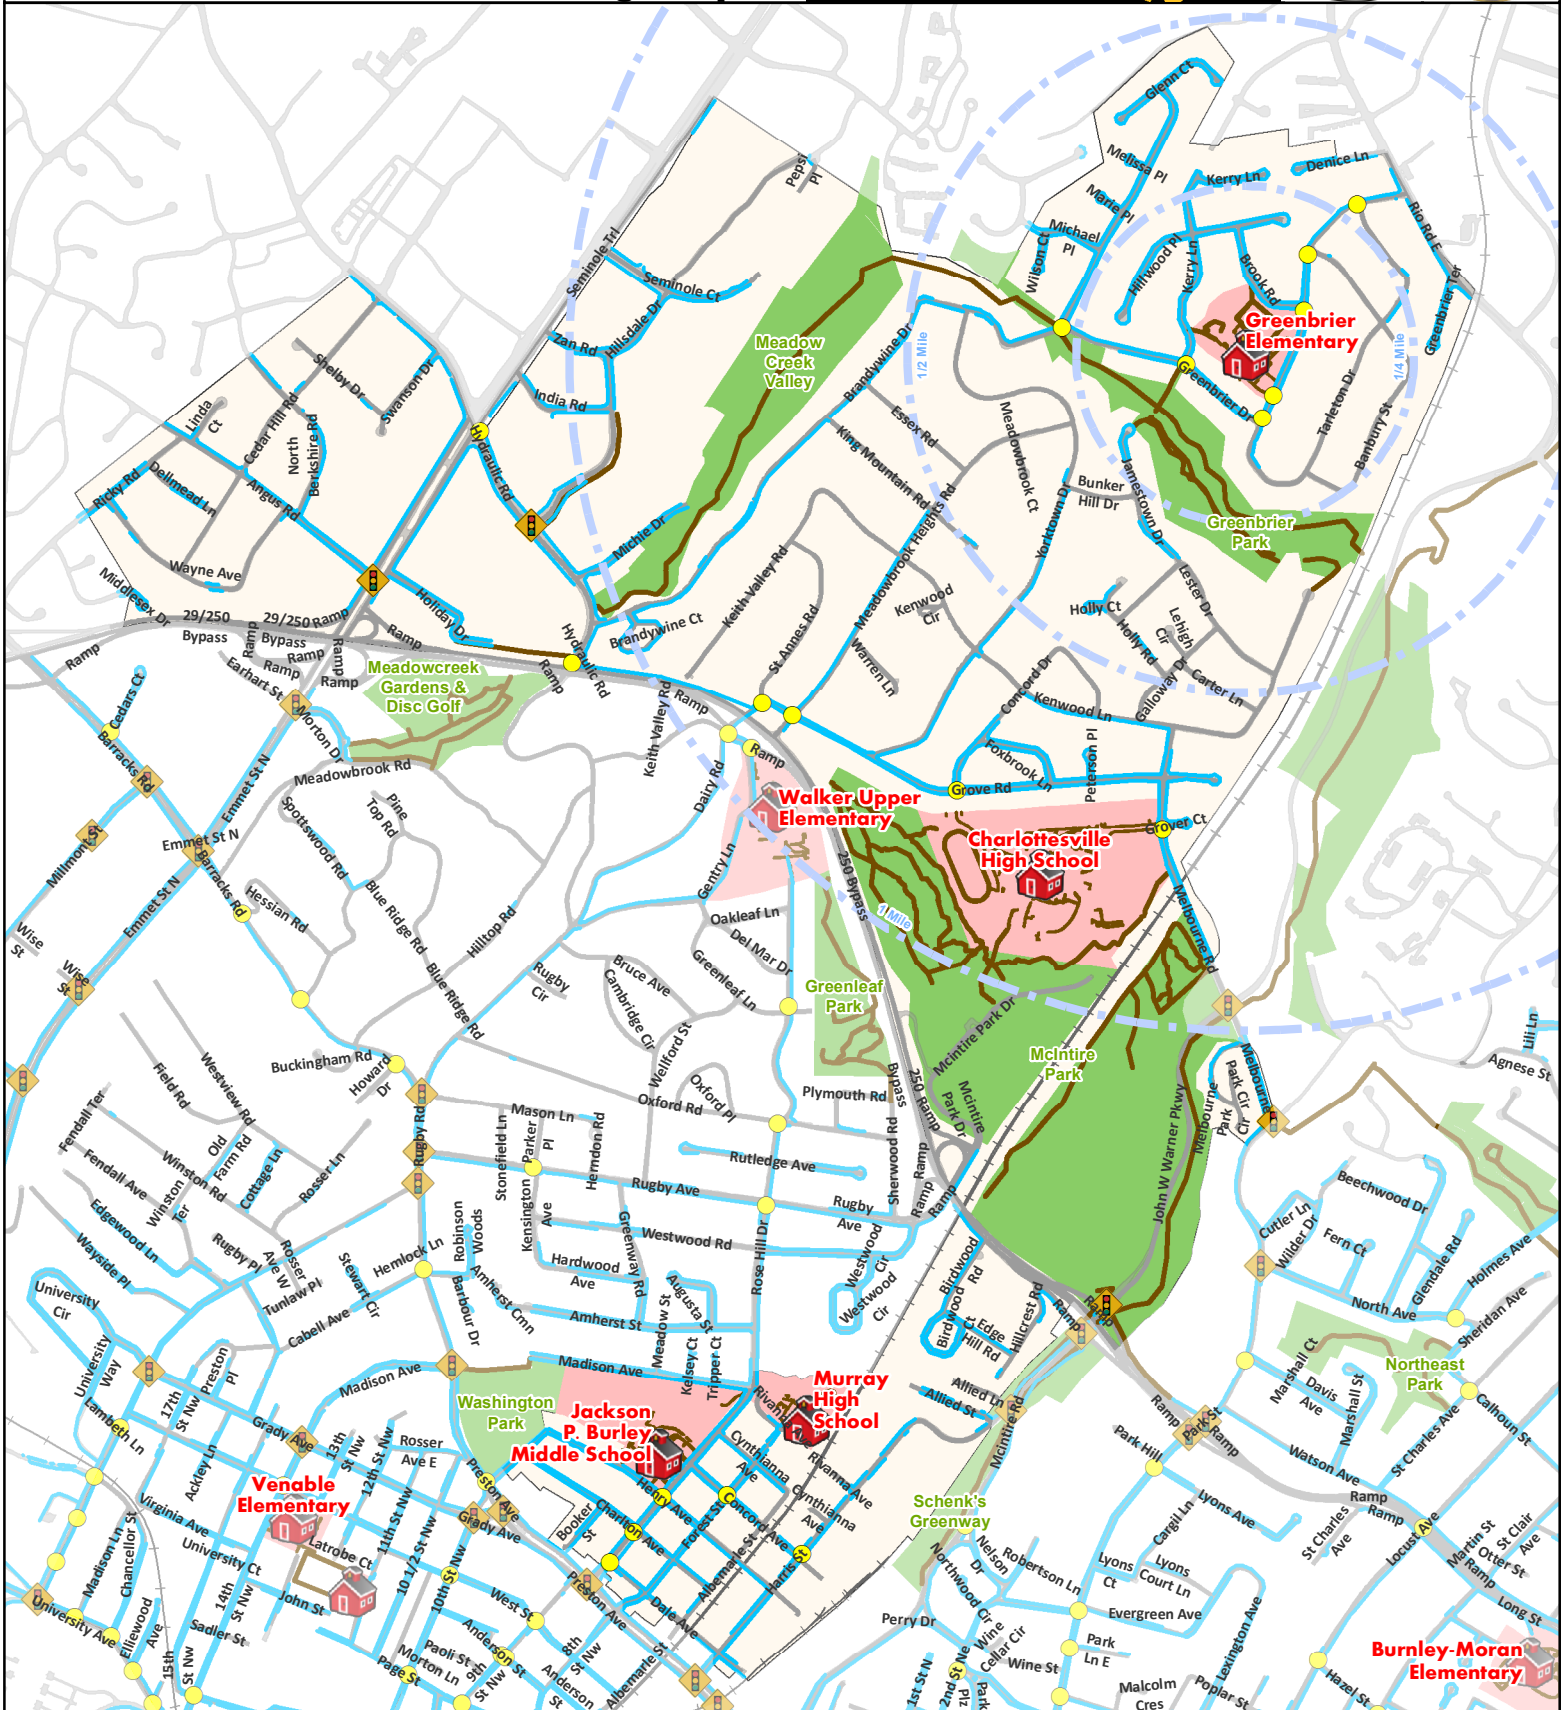

Greenbrier Elementary

Safe Routes to School Walking Map

-  Signals
-  Crosswalks
-  Sidewalks
-  Walkways
-  Parks
-  Schools

This map is a guide to help parents select a route for their student to walk to school. You should preview the route with your child to ensure it is the safest route between your home and school, and teach your child to obey traffic safety rules along the route. Local authorities do not supervise the routes on this map and are not responsible for students while they travel to/from school.